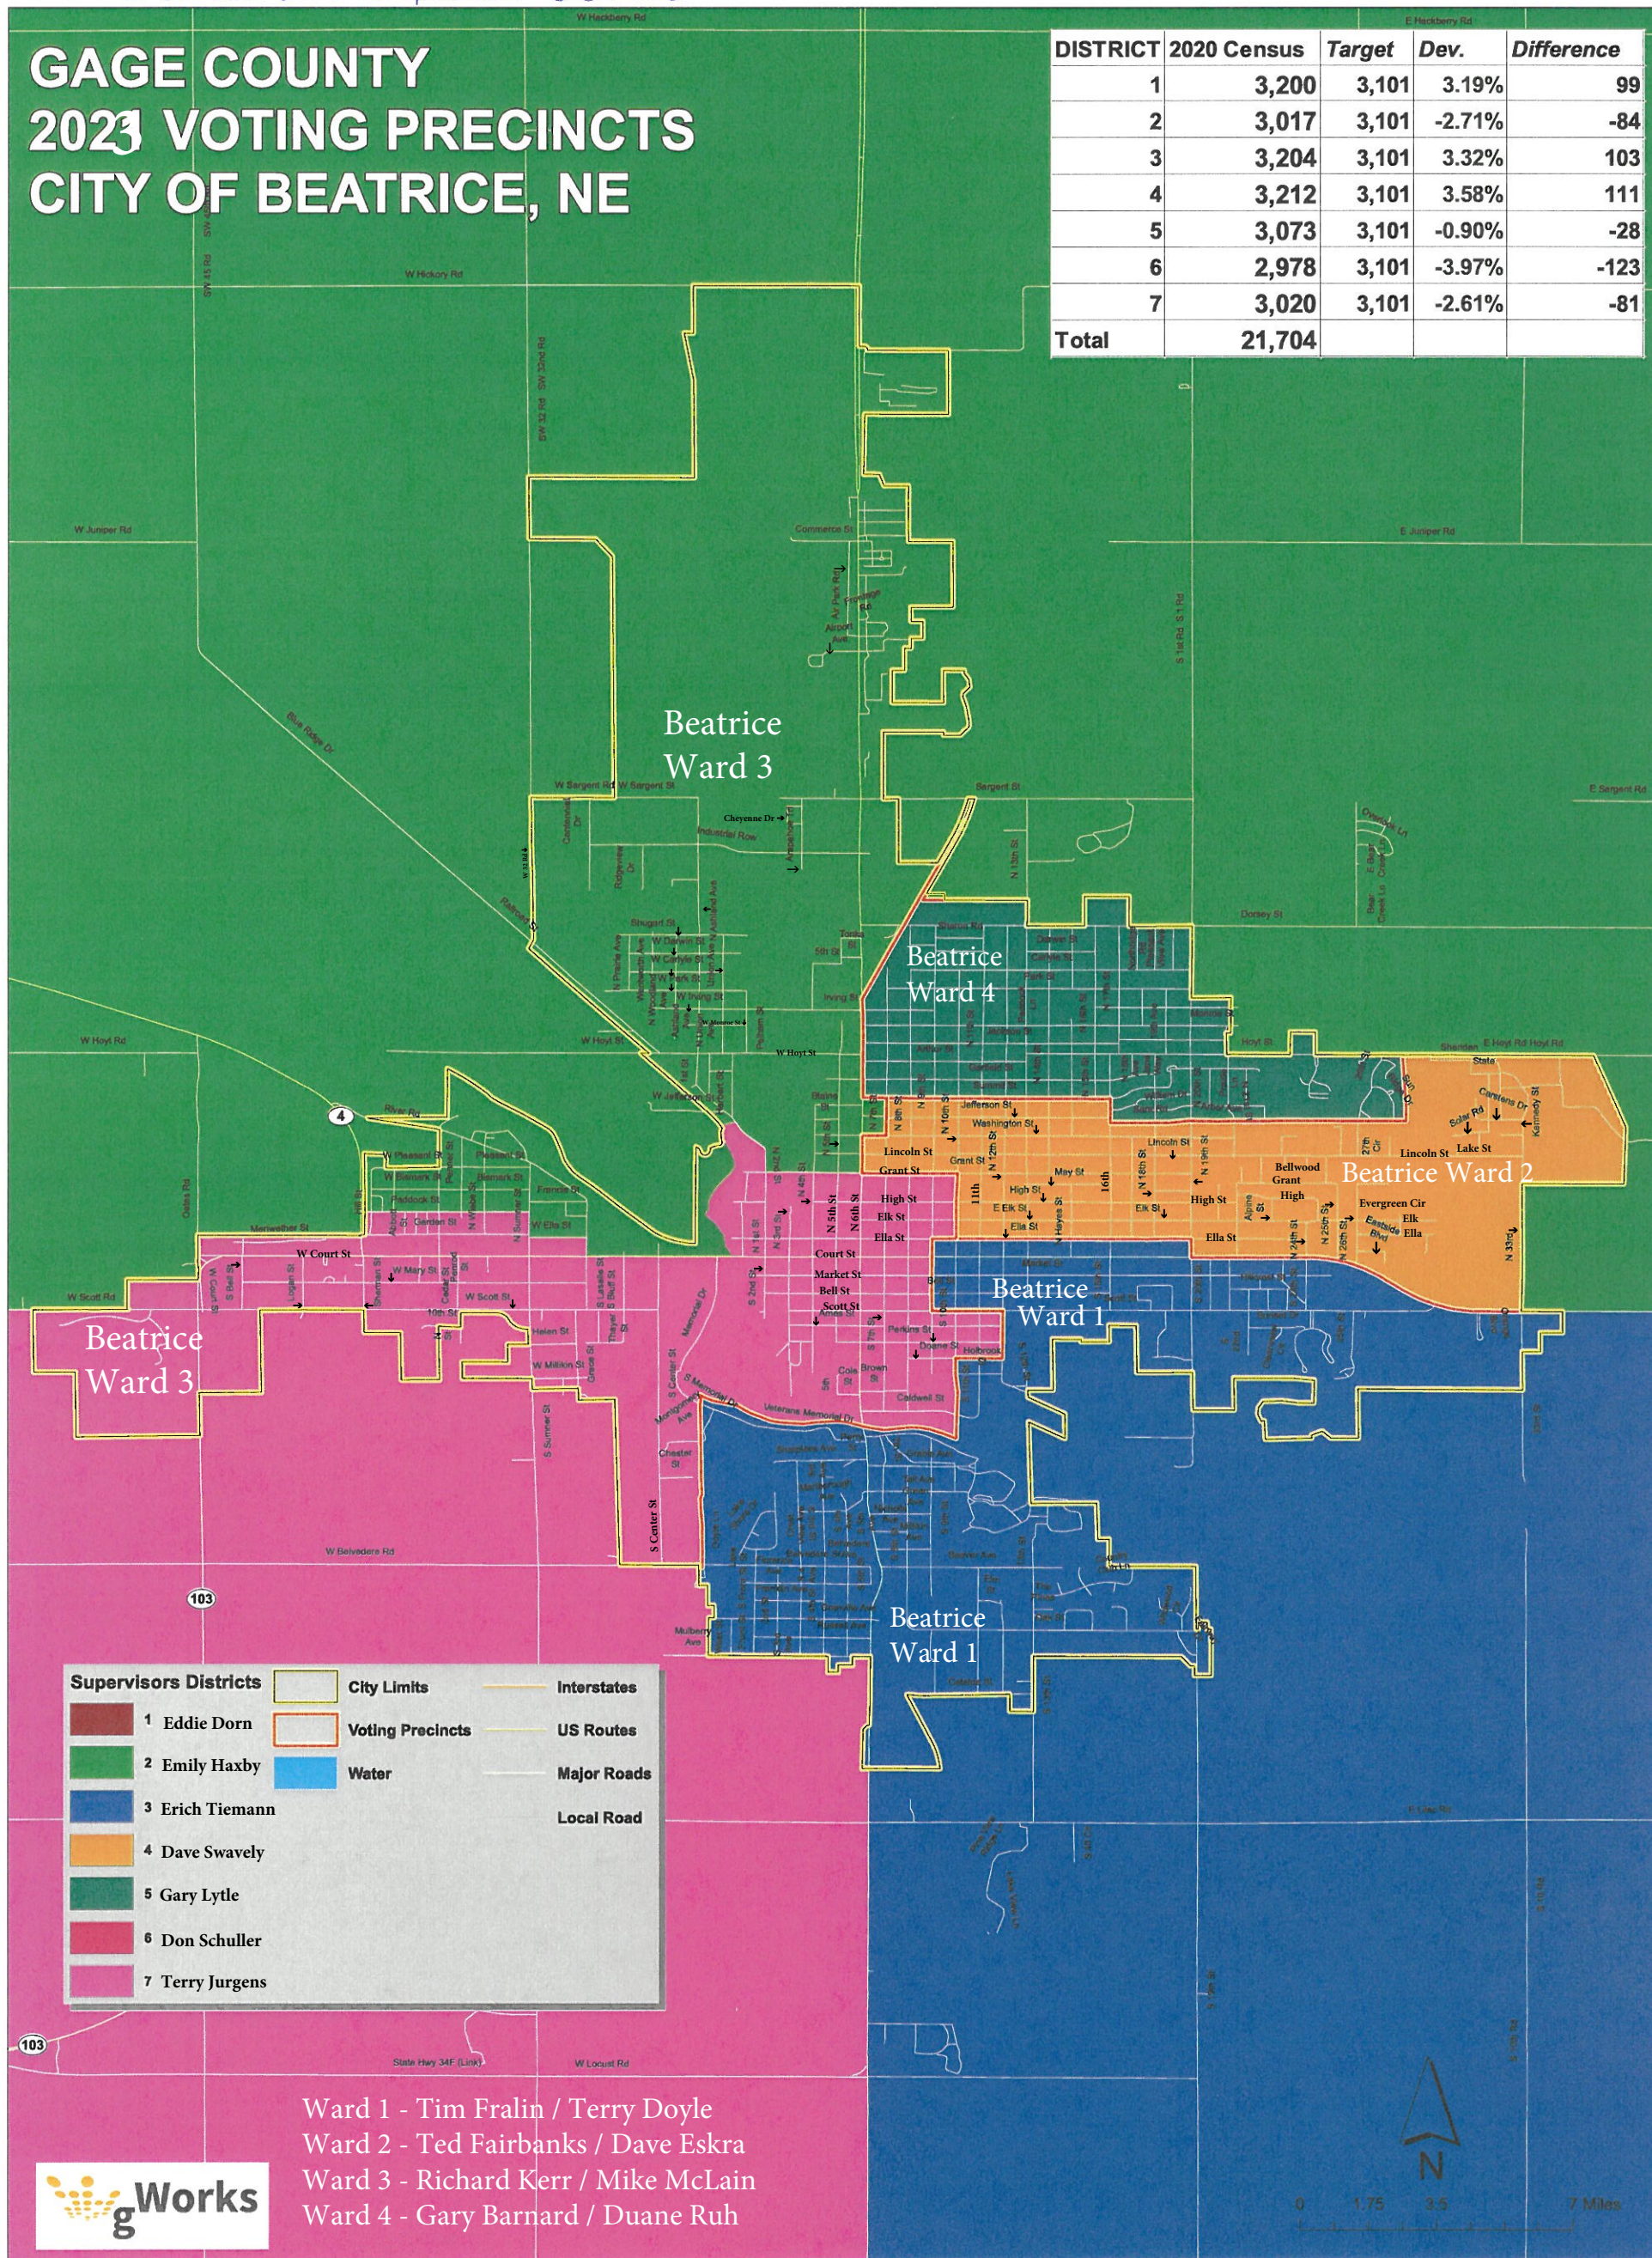

Beatrice Words with Supervisor Districts

# GAGE COUNTY 2023 VOTING PRECINCTS CITY OF BEATRICE, NE

DISTRICT	2020 Census	Target	Dev.	Difference
1	3,200	3,101	3.19%	99
2	3,017	3,101	-2.71%	-84
3	3,204	3,101	3.32%	103
4	3,212	3,101	3.58%	111
5	3,073	3,101	-0.90%	-28
6	2,978	3,101	-3.97%	-123
7	3,020	3,101	-2.61%	-81
<b>Total</b>	<b>21,704</b>			

**Supervisors Districts**

- 1 Eddie Dorn
- 2 Emily Haxby
- 3 Erich Tiemann
- 4 Dave Swavely
- 5 Gary Lytle
- 6 Don Schuller
- 7 Terry Jurgens

**City Limits**

**Voting Precincts**

**Water**

**Interstates**

**US Routes**

**Major Roads**

**Local Road**

Ward 1 - Tim Fralin / Terry Doyle  
 Ward 2 - Ted Fairbanks / Dave Eskra  
 Ward 3 - Richard Kerr / Mike McLain  
 Ward 4 - Gary Barnard / Duane Ruh