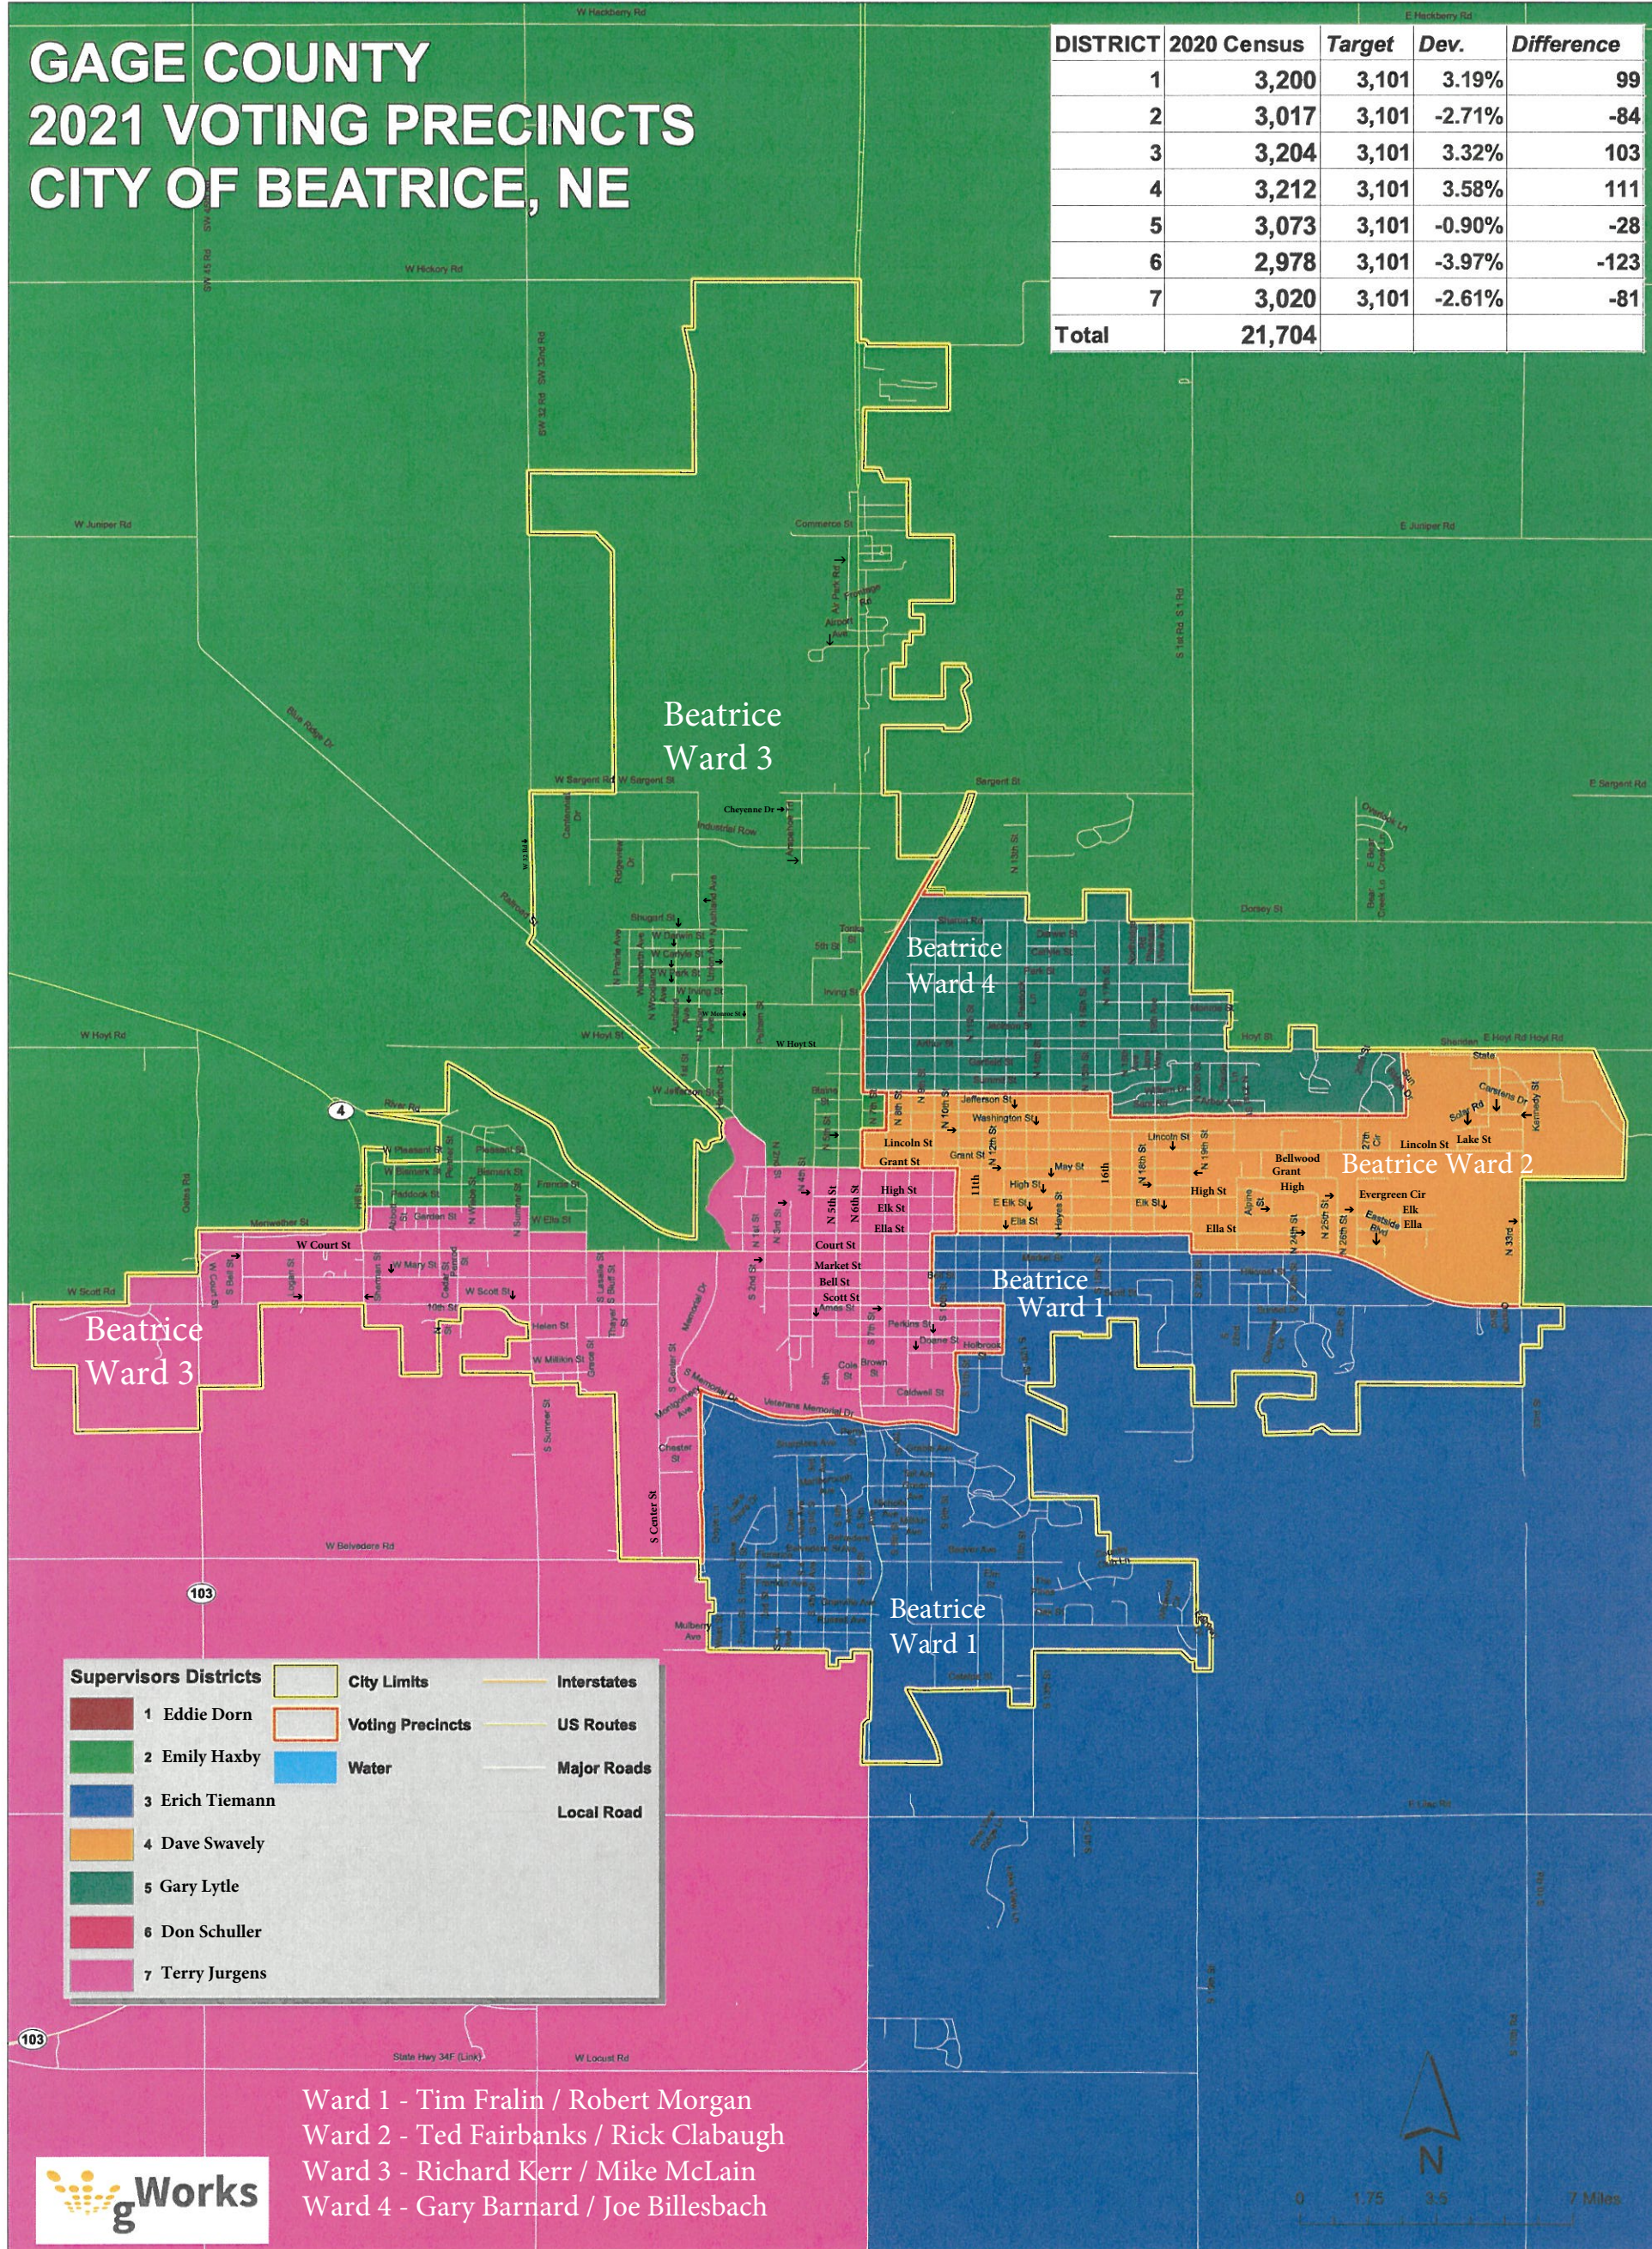

Beatrice Words with Supervisor Districts

# GAGE COUNTY 2021 VOTING PRECINCTS CITY OF BEATRICE, NE

DISTRICT	2020 Census	Target	Dev.	Difference
1	3,200	3,101	3.19%	99
2	3,017	3,101	-2.71%	-84
3	3,204	3,101	3.32%	103
4	3,212	3,101	3.58%	111
5	3,073	3,101	-0.90%	-28
6	2,978	3,101	-3.97%	-123
7	3,020	3,101	-2.61%	-81
<b>Total</b>	<b>21,704</b>			

**Supervisors Districts**

- 1 Eddie Dorn
- 2 Emily Haxby
- 3 Erich Tiemann
- 4 Dave Swavely
- 5 Gary Lytle
- 6 Don Schuller
- 7 Terry Jurgens

**City Limits**

**Voting Precincts**

**Water**

**Interstates**

**US Routes**

**Major Roads**

**Local Road**

Ward 1 - Tim Fralin / Robert Morgan  
 Ward 2 - Ted Fairbanks / Rick Clabaugh  
 Ward 3 - Richard Kerr / Mike McLain  
 Ward 4 - Gary Barnard / Joe Billesbach